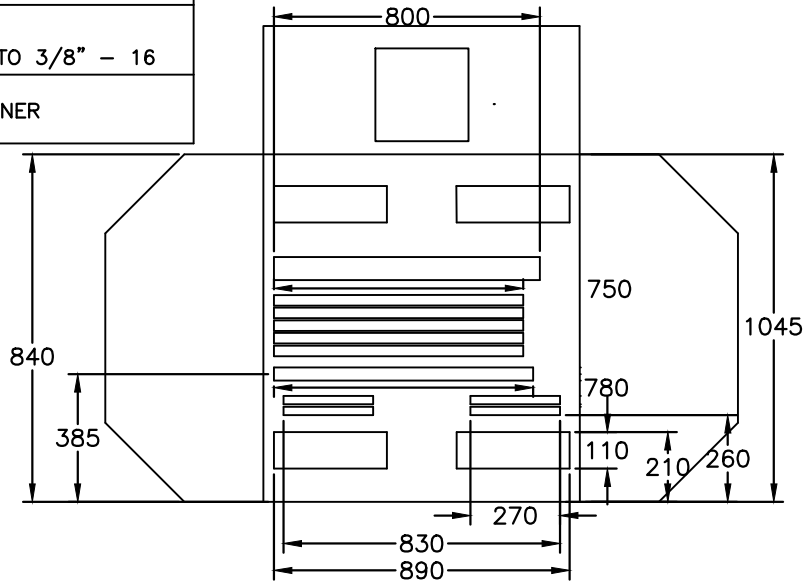

SPECIFICATIONS	
FREQUENCY:	TUNEABLE OVER 2 TO 30 MHz
POWER RATING:	1 KW
POLARIZATION:	MAINLY HORIZONTAL FOR HIGH ANGLE RADIATION
CONNECTOR:	SPECIAL ADAPTER TO 3/8" - 16
VSWR:	DEPENDENT ON TUNER CHARACTERISTICS

ENGINEERING APPROVAL BY:		DATE:		<b>DO NOT SCALE DRAWING</b> UNLESS OTHERWISE SPECIFIED DIMENSIONS ARE IN INCHES. X = ± TOL_X JX = ± TOL_JX JXX = ± TOL_JXX ANGLES = ± TOL_ANG	 SINCE 1907 ELECTRONIC PRODUCTS GROUP COLUMBIA, S.C. 29203	DRAWN	ENG APPROVAL:	SCALE	DATE
REV	DESCRIPTION	BY	DATE			TR		-	02/26/14
						TACTICAL NVIS ANTENNA			
						PART# 3028-900			