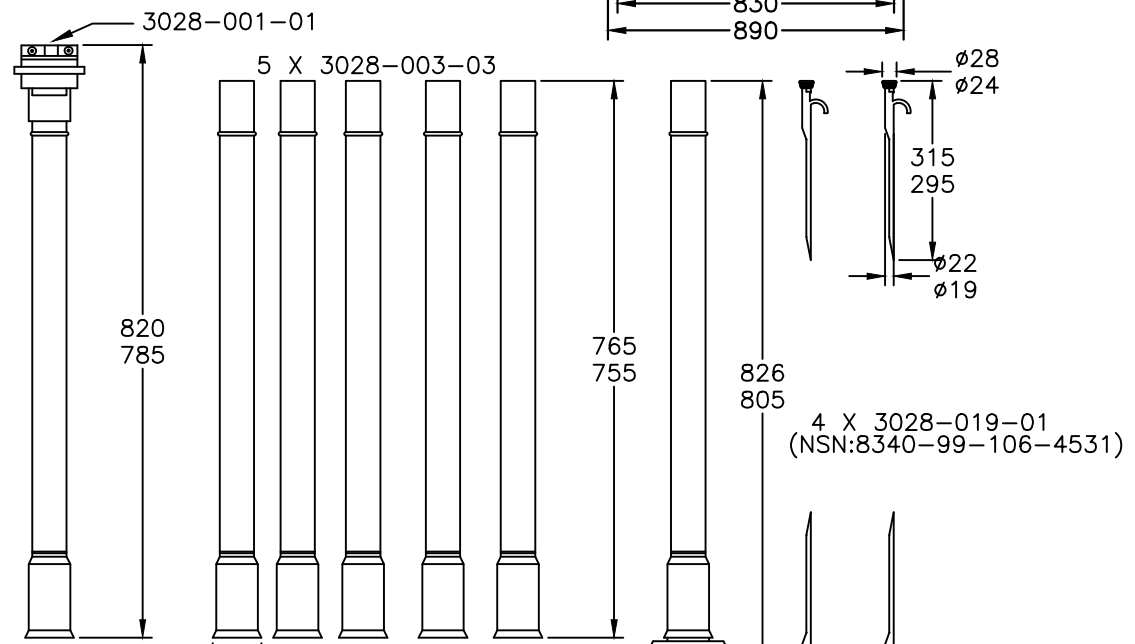

SPECIFICATIONS	
FREQUENCY:	TUNEABLE OVER 2 TO 30 MHz
POWER RATING:	1 KW
POLARIZATION:	MAINLY HORIZONTAL FOR HIGH ANGLE RADIATION
CONNECTOR:	SPECIAL ADAPTER TO 3/8" - 16
VSWR:	DEPENDENT ON TUNER CHARACTERISTICS

ENGINEERING APPROVAL BY:		DATE:		<b>DO NOT SCALE DRAWING</b> UNLESS OTHERWISE SPECIFIED DIMENSIONS ARE IN INCHES. X = ± TOL_X JX = ± TOL_JX JXX = ± TOL_JXX ANGLES = ± TOL_ANG	 SINCE 1907 ELECTRONIC PRODUCTS GROUP COLUMBIA, S.C. 29203	DRAWN	ENG APPROVAL:	SCALE	DATE
REV	DESCRIPTION	BY	DATE			TR		-	02/26/14
						TACTICAL NVIS ANTENNA			
						PART# 3028-900			