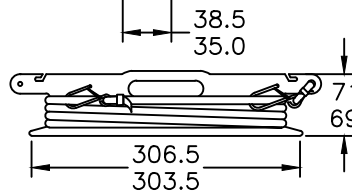

SPECIFICATIONS	
FREQUENCY:	TUNEABLE OVER 2 TO 30 MHz
POWER RATING:	1 KW
POLARIZATION:	MAINLY HORIZONTAL FOR HIGH ANGLE RADIATION
CONNECTOR:	SPECIAL ADAPTER TO 3/8" - 16
VSWR:	DEPENDENT ON TUNER CHARACTERISTICS

ENGINEERING APPROVAL BY:		DATE:		<b>DO NOT SCALE DRAWING</b> UNLESS OTHERWISE SPECIFIED DIMENSIONS ARE IN INCHES. X = ± TOL_X JX = ± TOL_JX JXX = ± TOL_JXX ANGLES = ± TOL_ANG	 SINCE 1907 ELECTRONIC PRODUCTS GROUP COLUMBIA, S.C. 29203	DRAWN	ENG APPROVAL:	SCALE	DATE
REV	DESCRIPTION	BY	DATE			TR		-	02/26/14
						TACTICAL NVIS ANTENNA			
						PART# 3028-900			