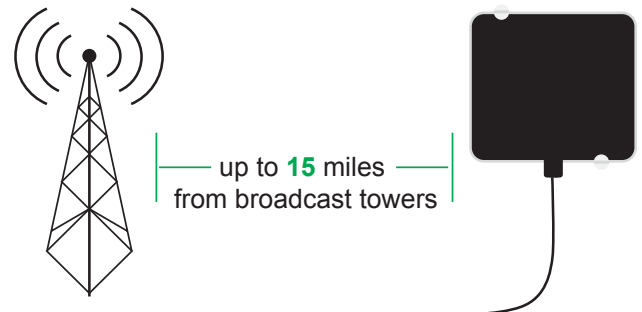

SeaWatch®

Shakespeare®

Product Name: 2061 HDTV/FM Antenna

Ultra Thin, Portable HDTV Antenna

This razor-thin, multi-directional amplified antenna is the most advanced dual band (VHF/UHF) antenna on the market. Designed with our revolutionary Clear Circuit Technology®, the embedded amplifier is able to amplify 100% of the signal at the element to maximize channel reception and minimize pixelation and dropouts for the best viewing experience possible.

The 2061 antenna is designed for the mobile lifestyle and can be used on marine vessels, RVs, pop-up campers and more! Watch your favorite sports, sitcoms, reality TV, crime dramas, local news, weather, kids programming and more for FREE and in 1080 HD!

No Assembly Required

- Low noise amplifier
- Multi-directional
- Receives ALL local HD broadcast signals
- AC, DC and USB power adapter

Technical Specifications

Frequency range:	47-230MHz,470-862MHz
Receiving range:	FM/VHF/UHF
Gain:	28dB
Noise figure:	≤3dB
Max. output level:	100dBμV
Impedance:	75Ω
Power supply:	AC/DC adapter(DC 12V/50mA)
Power supply ² :	DTV set-top box(DC 5V/40mA)
Dimensions:	12" x 13"

Package Includes:
2061 Flat Panel TV Antenna
20' Mini Coaxial Cable (Attached to Antenna)
USB/ DC Adapter / USB/AC Adapter

Best Suited for Areas

CHANGING THE WAY **YOU WATCH FREE** LOCAL BROADCAST TV

Shakespeare Road • Columbia, SC 29223
TEL: 803-227-1590 • FAX: 803-419-3099
www.shakespeare-marine.com