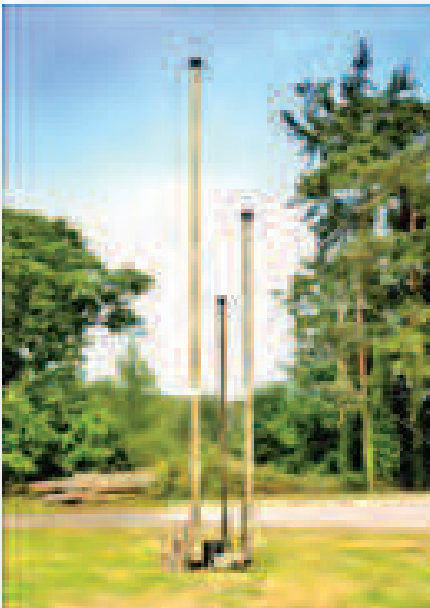

203000/x/x - 3M 2" Mast System  
 305000/x/x - 5M 3" Mast System  
 307000/x/x - 7M 3" Mast System

*Shakespeare*<sup>®</sup>  
 Military Antenna Products

## ELEVATE YOUR SOLUTION WITH THE ROLATUBE

**The Technology and Uses:** It should be noted that the technology lends itself to multiple uses within the defense sector: these include tactical mast systems, embedded antenna mast systems, motorised mast / boom systems, on / off vehicle systems, masts for wind turbines, supports for solar energy arrays, ladder and gap cross systems, structural supports and others.

Height (meters)	Diameter (inches)	Weight	Top Load
2	2	< 3lbs	~13lbs
3	2	< 3lbs	6.6lbs
5	3	< 7lbs	7.7lbs
7	3	<10lb	~5lbs

Top Loads can be increase by doubling tubes

Various Colors:  
 Multi Cam, Black, Olive Green, Desert Sand